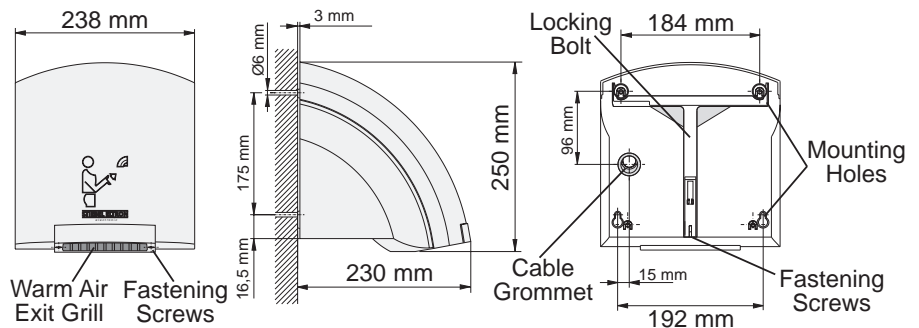

Dimensions & Spec.

HTE 4 / HTT 4