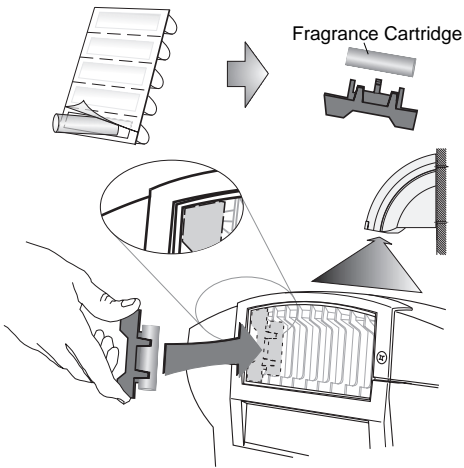

Dimensions & Spec.

HTE 4 / HTT 4

HTE 5 / HTT 5

Scent Cartridge / Air Freshner

Hand Drying with a Breath of Fresh Air

Stiebel Eltron adds a new touch with a unique fragrance dispenser which attaches to the "warm air" exit grill of the hand dryer, It freshens up the environment every time the hand dryer is used. The fragrance cartridge lasts for about 4 to 6 weeks then has to be replaced, The unit is boxed with two cartridges and more can be ordered under the following order codes; HTE5 & HTT5; #16 82 14; HTE4 & HTT4; #16 82 13.