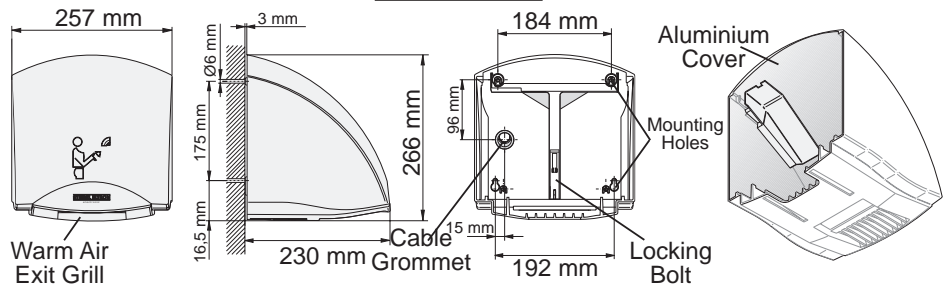

Dimensions & Spec.

HTE 4 / HTT 4

HTE 5 / HTT 5

Scent Cartridge / Air Freshner

Hand Drying with a Breath of Fresh Air

Stiebel Eltron adds a new touch with a unique fragrance dispenser which attaches to the "warm air" exit grill of the hand dryer, It freshens up the environment every time the hand dryer is used. The fragrance cartridge lasts for about 4 to 6 weeks then has to be replaced, The unit is boxed with two cartridges and more can be ordered under the following order codes; HTE5 & HTT5; #16 82 14; HTE4 & HTT4; #16 82 13.